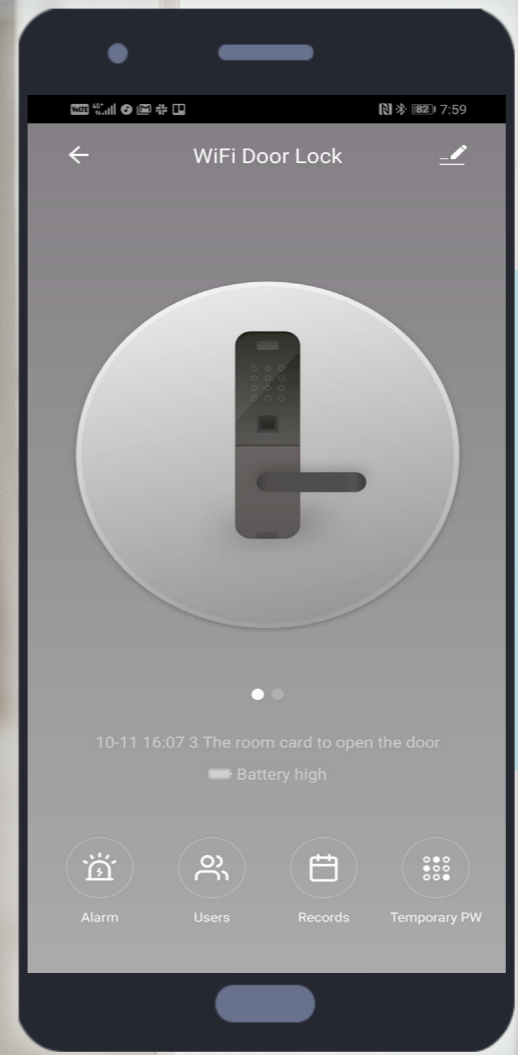

# “I’M HOME...”

When door unlocks...

Lights turn on...

Curtains open...

Aircon turns on...

Music plays...

WELCOME HOME

Return to a home that welcomes you.

Scene control

Color control

# SECURITY

Don't compromise security, don't compromise style

Alert - Door sensor triggered  
Warning - Siren, light turns on  
Notification - In-app