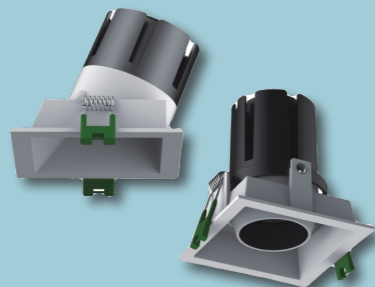

GL201/GL202T