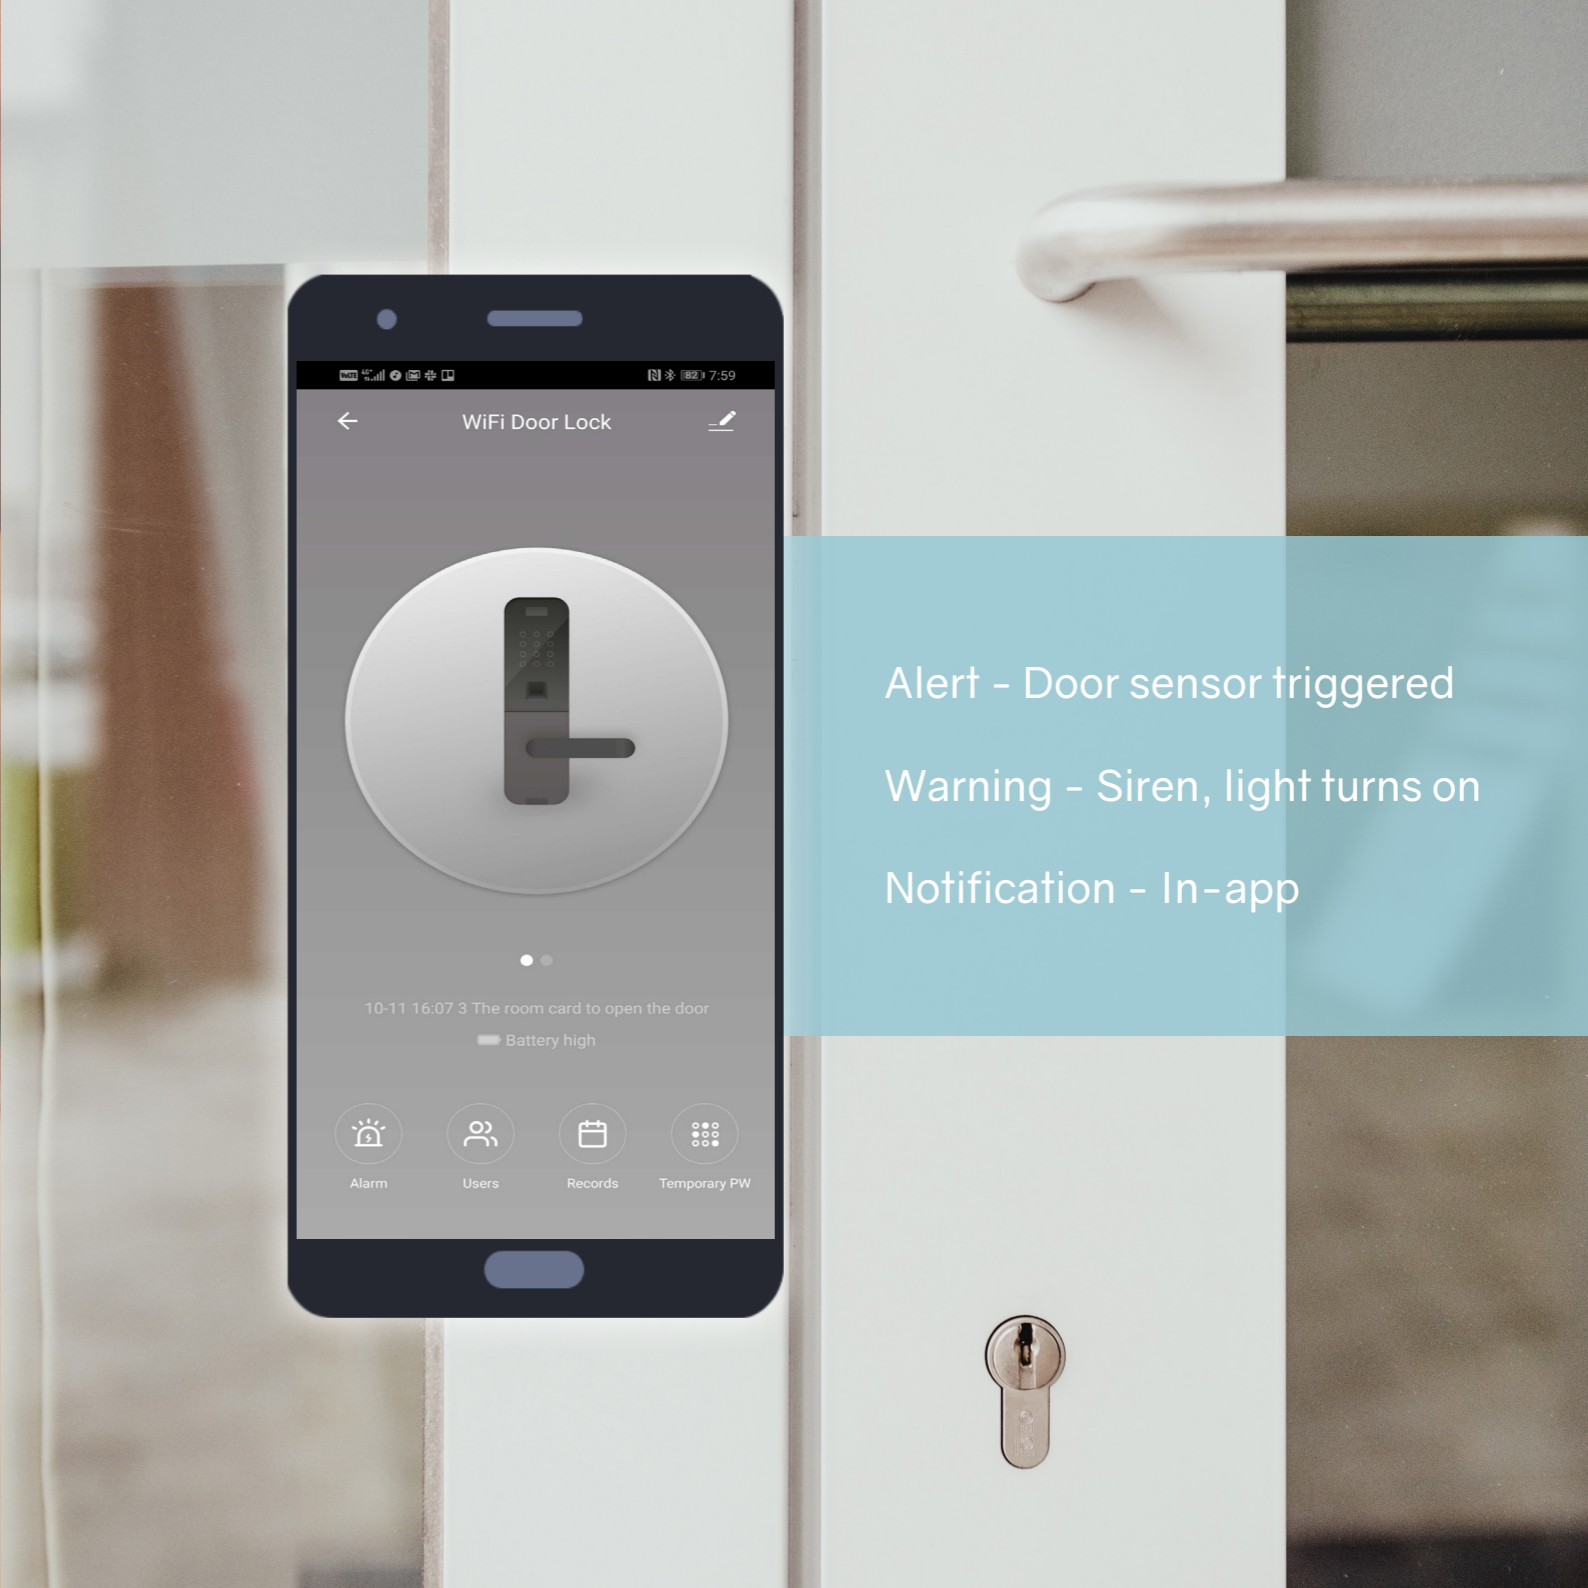

# “I’M HOME...”

When door unlocks...

Lights turn on...

Curtains open...

Aircon turns on...

Music plays...

WELCOME HOME

Return to a home that welcomes you.

Scene control

Color control

# SECURITY

Don't compromise security, don't compromise style

Alert - Door sensor triggered  
Warning - Siren, light turns on  
Notification - In-app