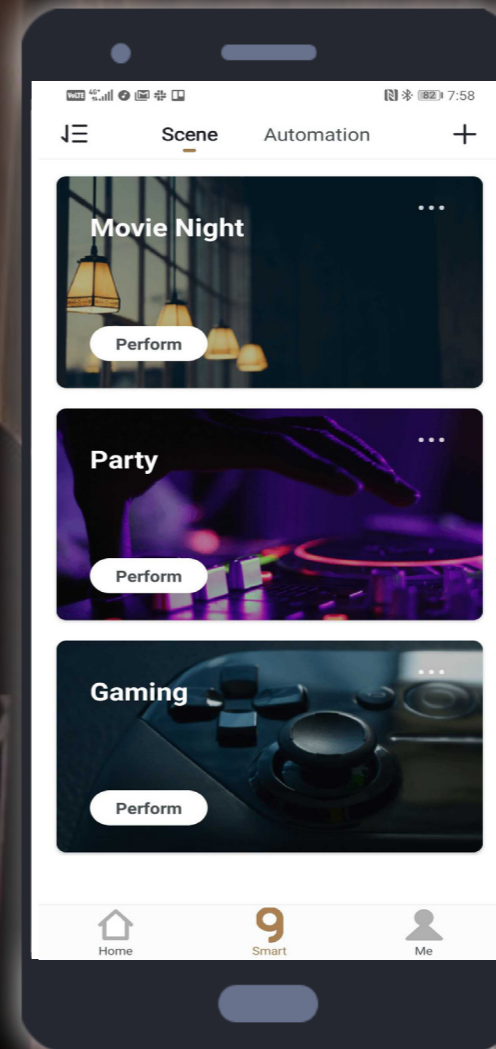

Two way control

Single touch setting

Scene control

Color control