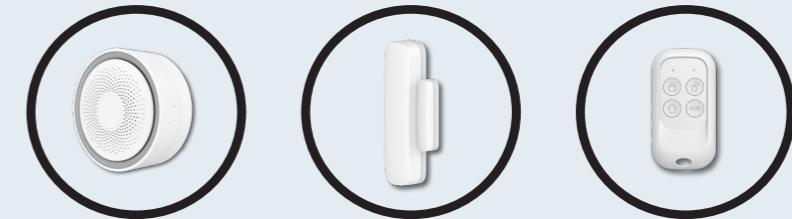

Appliances available as a set

SECURITY KIT

Whether you have a big villa home or a small studio apartment, our security kit has all the security functions you need to keep you and your family safe. Equipped with a WiFi technology, it is wireless and extremely reliable.